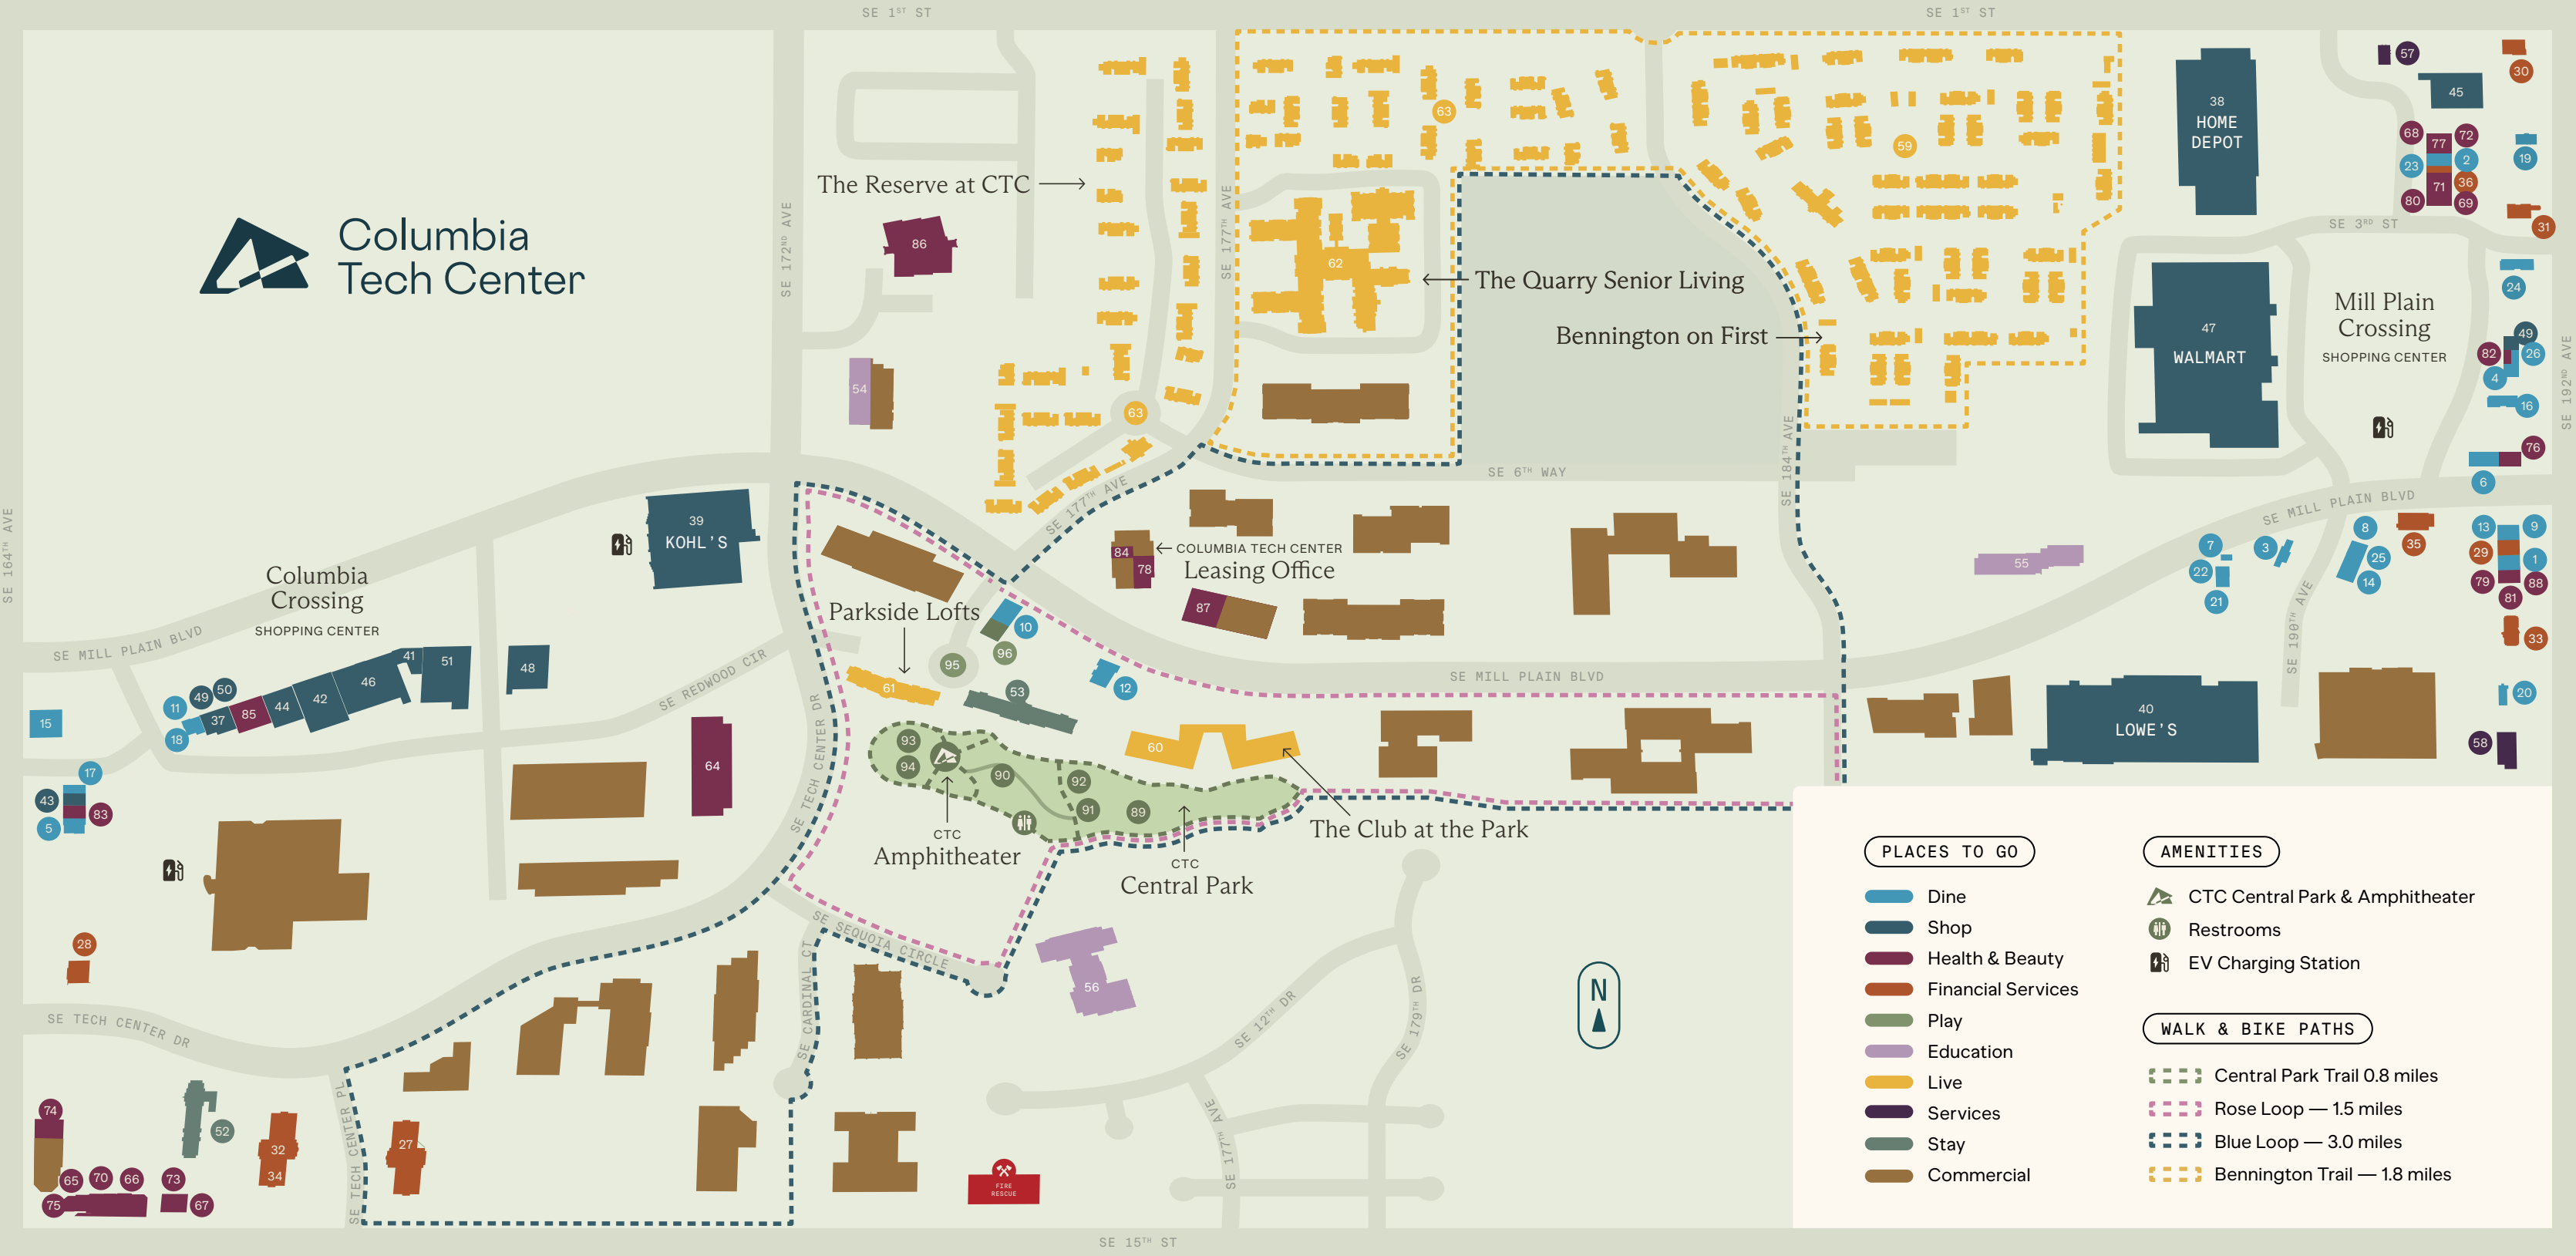

PLACES TO GO

- Dine
- Shop
- Health & Beauty
- Financial Services
- Play
- Education
- Live
- Services
- Stay
- Commercial

AMENITIES

- CTC Central Park & Amphitheater
- Restrooms
- EV Charging Station

WALK & BIKE PATHS

- Central Park Trail 0.8 miles
- Rose Loop — 1.5 miles
- Blue Loop — 3.0 miles
- Bennington Trail — 1.8 miles